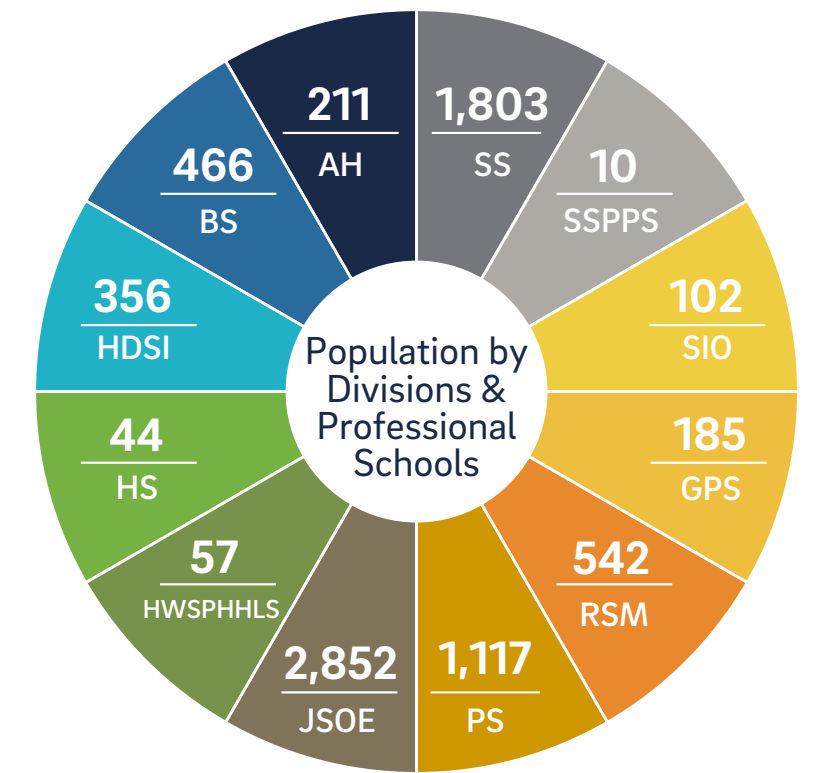

**3,932 UNDERGRADUATE STUDENTS**

**TOP 5 MAJORS**

**POPULATION BY COLLEGE**

**3,816 GRADUATE STUDENTS**

**TOP 5 ACADEMIC DEPARTMENTS**

**7,779**

TOTAL INTERNATIONAL STUDENTS  
includes 31 certificate students at the Global Leadership Institute and 34 unaffiliated students

**18.7%** of campus population

**2,278**

WORKING AFTER GRADUATION on OPT, STEM OPT or Academic Training

10,057 total of international students served  
**41,538** TOTAL UCSD STUDENTS  
Excludes Extension

**TOP 10 PLACES OF ORIGIN**

\*Based on country of citizenship listed on passport