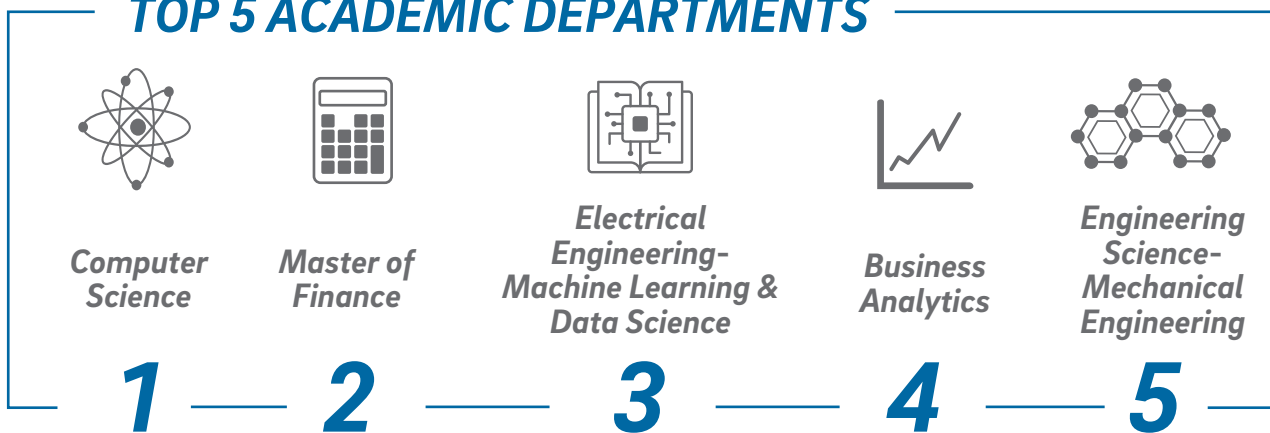

**3,932 UNDERGRADUATE STUDENTS**

**TOP 5 MAJORS**

**POPULATION BY COLLEGE**

**3,816 GRADUATE STUDENTS**

**TOP 5 ACADEMIC DEPARTMENTS**

**7,779**

TOTAL INTERNATIONAL STUDENTS  
includes 31 certificate students at the Global Leadership Institute and 34 unaffiliated students