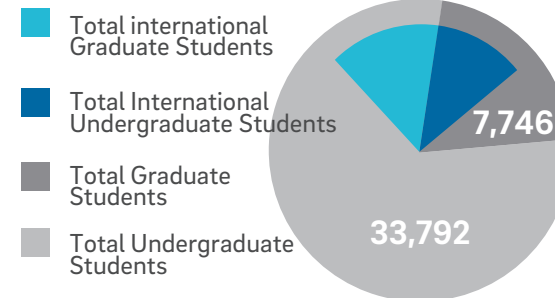

**3,932 UNDERGRADUATE STUDENTS**

**TOP 5 MAJORS**

**POPULATION BY COLLEGE**

**3,816 GRADUATE STUDENTS**

**TOP 5 ACADEMIC DEPARTMENTS**

**7,779**

TOTAL INTERNATIONAL STUDENTS  
includes 31 certificate students at the Global Leadership Institute and 34 unaffiliated students

**18.7%** of campus population

**2,278**

WORKING AFTER GRADUATION on OPT, STEM OPT or Academic Training

10,057 total of international students served  
**41,538** TOTAL UCSD STUDENTS  
Excludes Extension