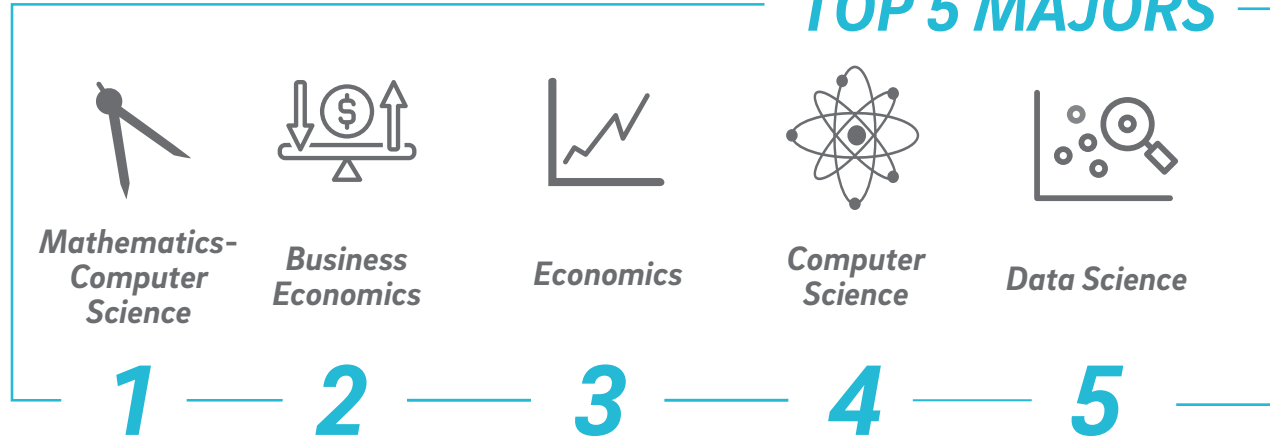

**3,932 UNDERGRADUATE STUDENTS**

**TOP 5 MAJORS**

**POPULATION BY COLLEGE**

**3,816 GRADUATE STUDENTS**

**TOP 5 ACADEMIC DEPARTMENTS**

**7,779**

TOTAL INTERNATIONAL STUDENTS  
includes 31 certificate students at the Global Leadership Institute and 34 unaffiliated students