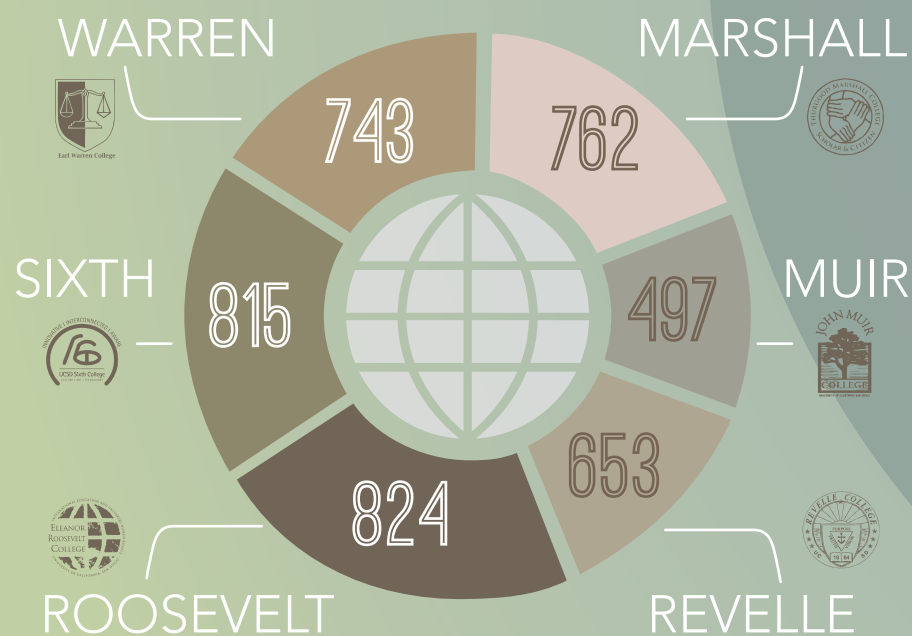

<http://bit.ly/UCSanDiegoEIAProgram>

UC San Diego

International Undergraduates

4,294
TOTAL

TOP 5 MAJORS UNDERGRADUATE LEVEL

- 1 Economics
- 2 Undeclared
- 3 Management Science
- 4 Computer Science
- 5 Applied Math

26,590
TOTAL UNDERGRADUATE STUDENTS

2,115
TOTAL

International Graduates

TOP 5 MAJORS GRADUATE LEVEL

- 1 Computer Science
- 2 Material Science & Engineering
- 3 Int'l Relations & Pacific Studies
- 4 Mechanical Engineering
- 5 Electrical Engineering

4,722
TOTAL GRADUATE STUDENTS
SCHOOL OF MEDICINE AND PHARMACY NOT INCLUDED

6,409
TOTAL INTERNATIONALS
(19% OF CAMPUS POPULATION)

33,735
TOTAL STUDENTS

Data Source: Data Warehouse

International Student Population by Colleges

Data Source: Data Warehouse

TOTAL 104 COUNTRIES

TOP 10 COUNTRIES

Admission Statistics FALL 2015

Data Source: Data Warehouse

NOTE: GRAPHICAL REPRESENTATION OF THIS BAR IS NOT DEPICTED PROPORTIONALLY TO THE REST OF THE GRAPH.