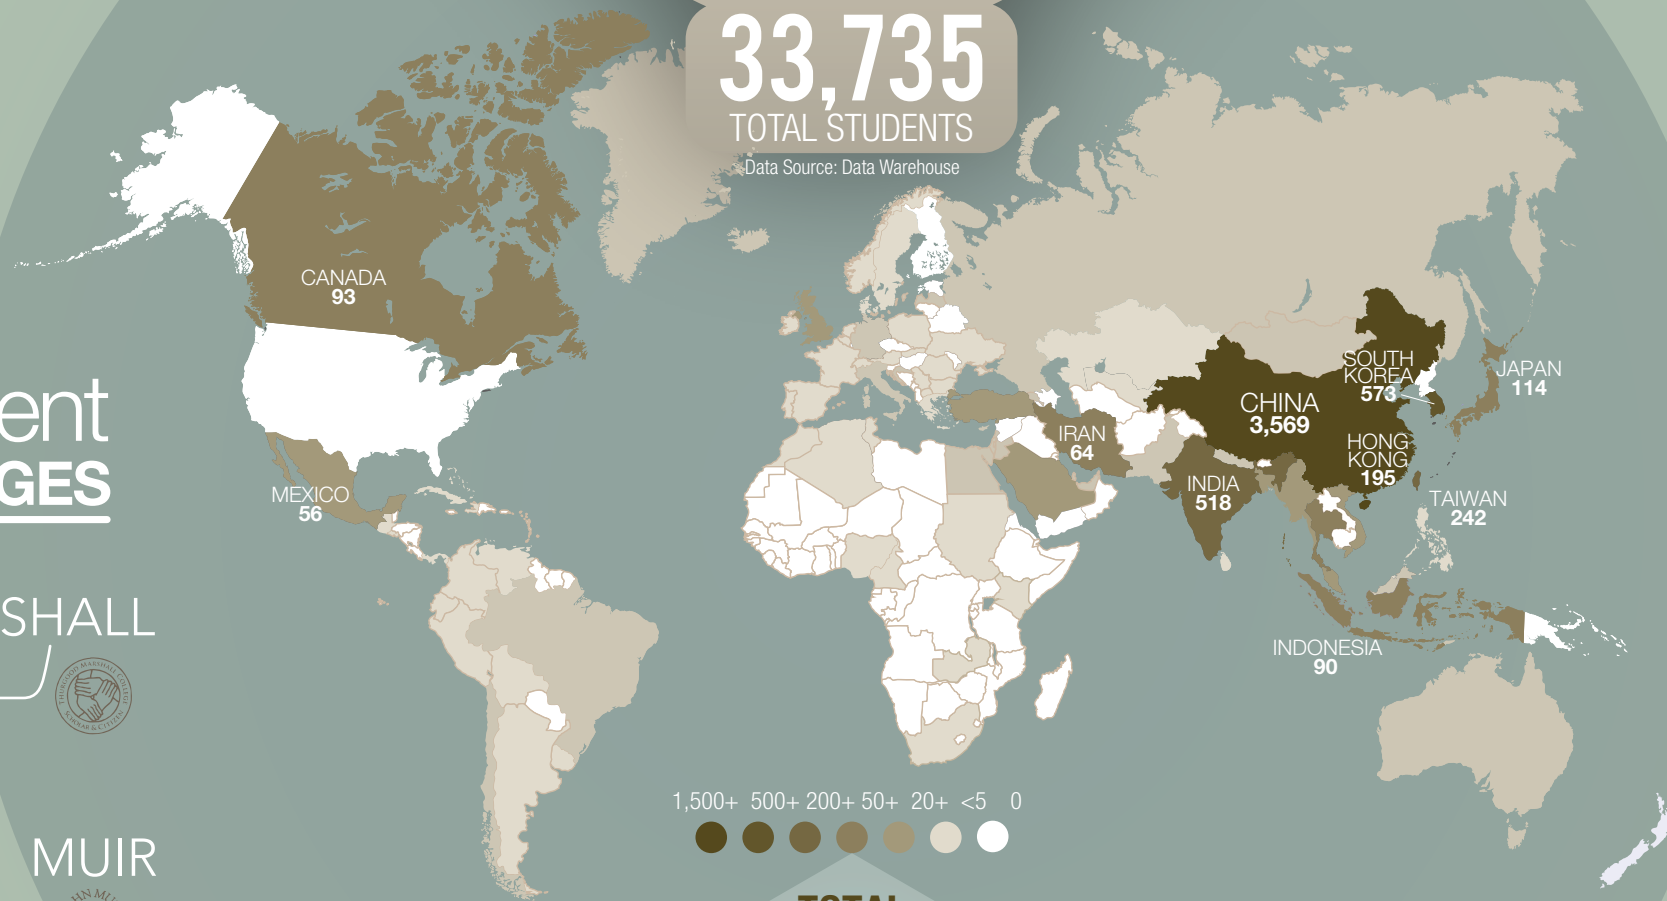

UC San Diego

International Undergraduates

4,294
TOTAL

TOP 5 MAJORS UNDERGRADUATE LEVEL

1. 1 Economics
2. 2 Undeclared
3. 3 Management Science
4. 4 Computer Science
5. 5 Applied Math

26,590
TOTAL UNDERGRADUATE STUDENTS

2,115
TOTAL

International Graduates

TOP 5 MAJORS GRADUATE LEVEL

1. 1 Computer Science
2. 2 Material Science & Engineering
3. 3 Int'l Relations & Pacific Studies
4. 4 Mechanical Engineering
5. 5 Electrical Engineering

4,722
TOTAL GRADUATE STUDENTS
SCHOOL OF MEDICINE AND PHARMACY NOT INCLUDED

6,409
TOTAL INTERNATIONALS
(19% OF CAMPUS POPULATION)

33,735
TOTAL STUDENTS

Data Source: Data Warehouse

International Student Population by Colleges

Data Source: Data Warehouse