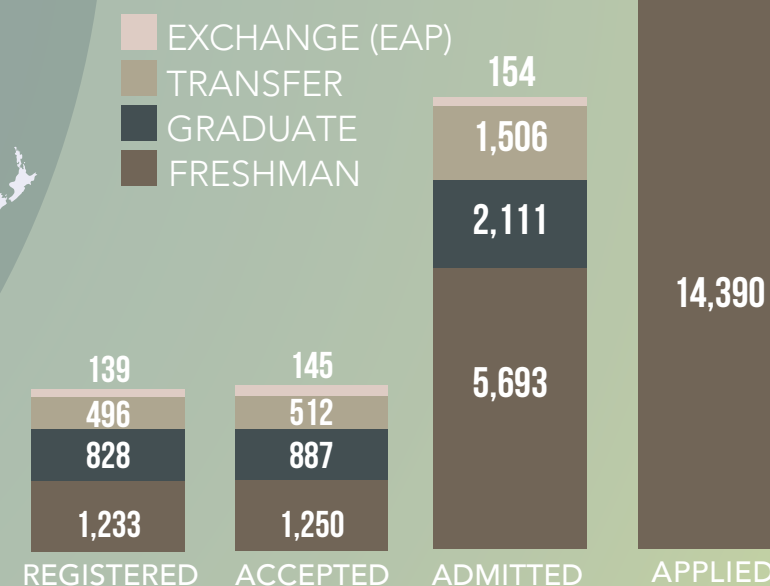

15 Professional Staff

12 Student Staff

Featured Programs

Triton Edge Program

Triton Edge is an all-inclusive, rigorous summer program for newly-admitted international freshmen that provides a pathway to advancing toward a degree while learning about UC San Diego and life in the USA in a supportive environment.

Data Source: Data Warehouse

TOTAL 104 COUNTRIES

TOP 10 COUNTRIES

Admission Statistics FALL 2015

Data Source: Data Warehouse

NOTE: GRAPHICAL REPRESENTATION OF THIS BAR IS NOT DEPICTED PROPORTIONALLY TO THE REST OF THE GRAPH.